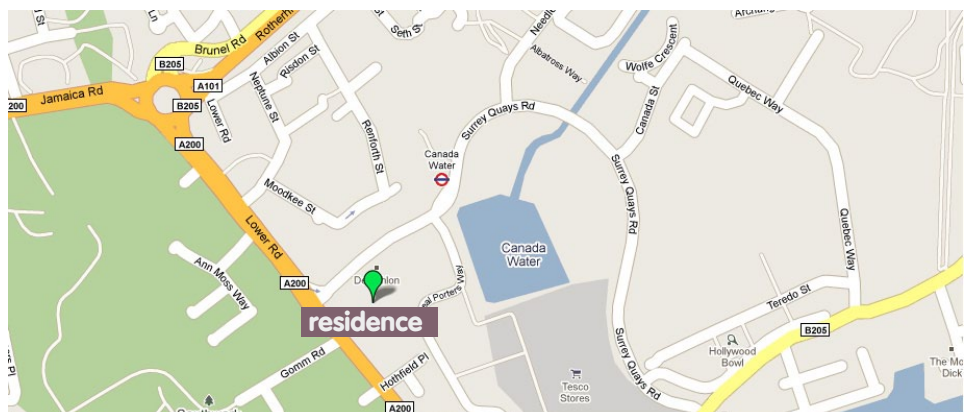

Britannia City Residence (Canada Water) Year Round Malvern House Select

Location

Canada Water

Zone

2

Nearest Tube

Canada Water

Room Type

Travel Time to School

20 to 30 min.

Description

This newly refurbished residence is located in Canada Water, a modern neighbourhood with convenient connections to central London. 4 to 5 rooms are arranged in a cluster with a shared bathroom and kitchen. There is a landscaped outdoor area and a large common room.

malvern house
SELECT

20
Beds

101 Lower Road
SE16 2XG
tel. 020 7436 7738

[click here to see the map on your browser]