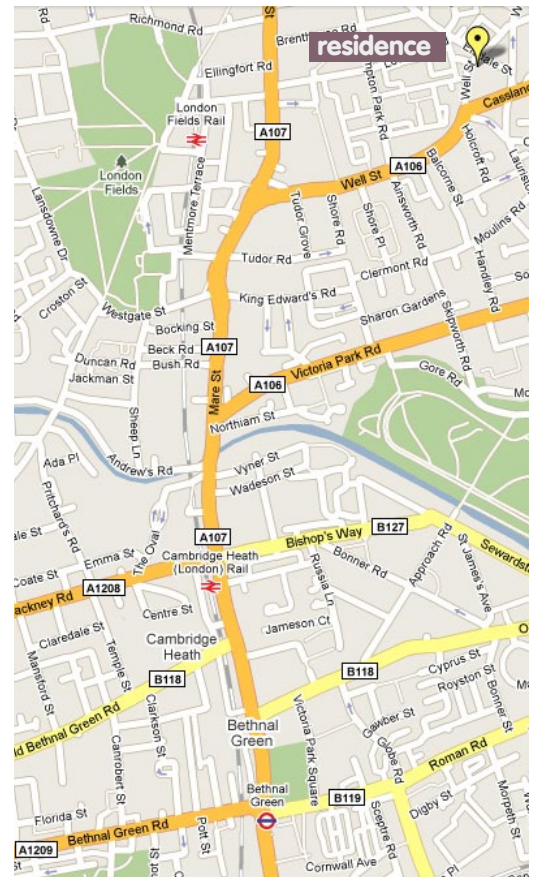

malvern house
SELECT

150 Well Street
E9 7LQ
tel. 020 8533 2529