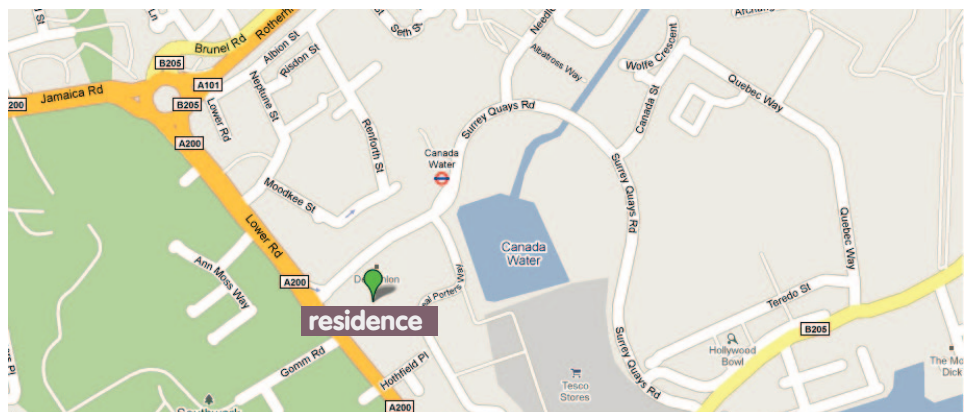

[click here to see the map on your browser]