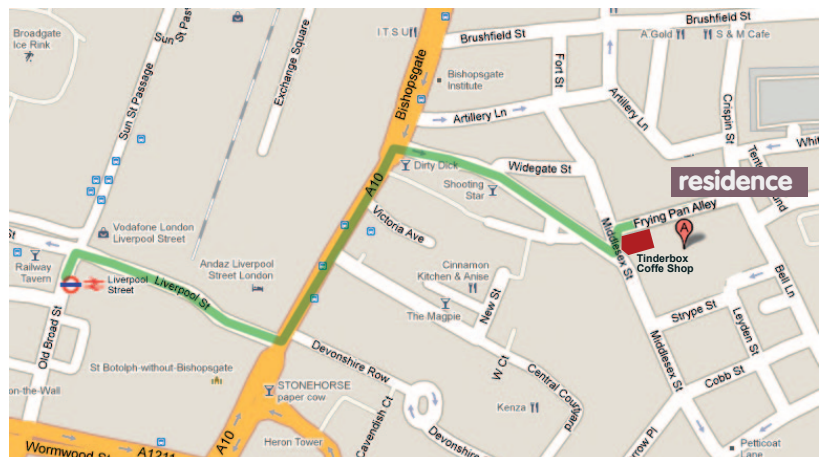

Accommodation 2011 Summer Residences

Nido Spitalfields - Two Room Studio

Location

Spitalfields (City)

Zone

1

Nearest Tube

Liverpool Street

9 Frying Pan Alley E1 7HS

Just off of Middlesex Street. On Frying Pan Alley, next to Tinderbox Coffe Shop.

What's Included!

- Free Internet
- Pay for internet
- Dishes/Pots/Cutlery
- Bedlinen
- Towels
- Laundry Facilities