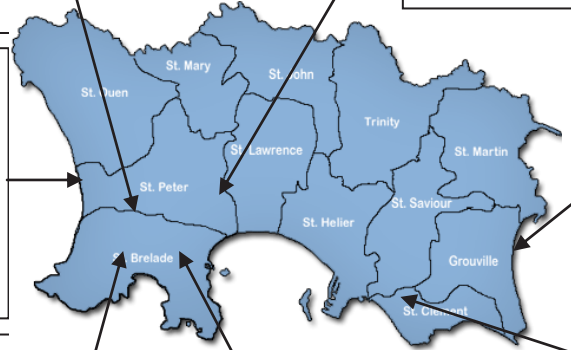

Course Guide:

Les Ormes
Tel: +44 (0)1534 497000
www.lesormes.je

Fantastic 9 hole golf course with stunning views of St Ouen's bay. Great for all ages and abilities. Green Fees from £15 for 9 holes. (£10 club hire, Golf shoes required - £5 hire)

Les Mielles Golf and Country Club
Tel: +44 (0)1534 482787
www.lesmielles.com

Situated in St Ouen's Bay, Les Mielles offers a challenging 18 hole Championship Course. Green Fees from £21 for 18 holes. (£11 club hire)

La Moye Golf Course
Tel: +44 (0)1534 747166
www.lamoyegolfclub.co.uk

18 hole links type course of approx 6664 yards. Green fees from £60 for 18 holes. (£10 club hire)
Proof of handicap required.

Wheatlands Golf Course
Tel: +44 (0)1534 888877
www.wheatlandsgolf.com

Set out in 30 acres of parkland is the challenging nine-hole, par 3 golf course. Ideal for beginners and more experienced golfers. Green Fees from £15 for 9 holes. (£5 club hire)

Royal Jersey Golf Club
Tel: +44 (0)1534 854416
www.royaljersey.com

This fine 18 hole course by Grouville Bay was opened in 1878. Green Fees from £50 for 18 holes. (£15 club hire) **Proof of handicap required.**

Jersey Recreation Grounds
Tel: +44 (0)1534 721938

An 9 hole American Style Parkland Course near St Helier. Green fees from £12 for 9 holes. (£8 club hire)

St Brelade's College