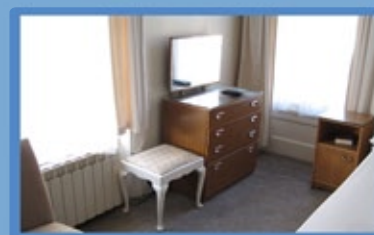

NEW Adult Residence - Richelieu Lodge

The cost-effective alternative to homestay accommodation

Our adult residence is ideal for students who prefer more independence than traditional homestay, while in the surroundings of other international students.

Students are provided with single, en suite rooms, a continental breakfast and the opportunity to cook for themselves in the communal kitchen.

The residence is conveniently located a short walk from the town centre, where students can find plenty of restaurants, bars & cafes for eating and going out. At the residence there is a garden, dining room, lounge area and games

What to expect from the adult residence

- Available from **1st September 2012**
- Single room accommodation (with private bathroom)
- Continental breakfast included with use of shared kitchen for evening meals
- 1km from St Helier where ample restaurants, bars & cafes are located. Under 1km to the eastern coastline of Jersey
- Daily school bus service to and from school
- Bed linen and bath towels provided and weekly room cleaning / laundry
- Caretaker located on-site (24 hour emergency)
- Minimum age 18 years